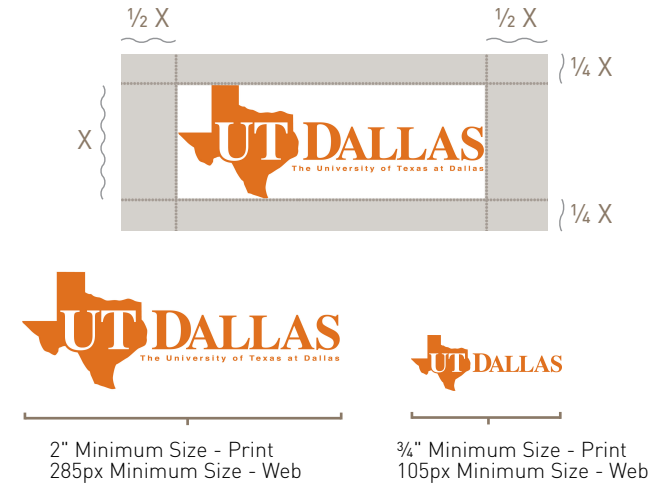

## Correct Color Usage of the UT Dallas Logo

The UT Dallas logo is the preferred visual representation for the University.

If background is between 0 - 30% gray, use black logo

If background is more than 30% gray, use white logo

## Correct Spacing Usage of the UT Dallas Logo